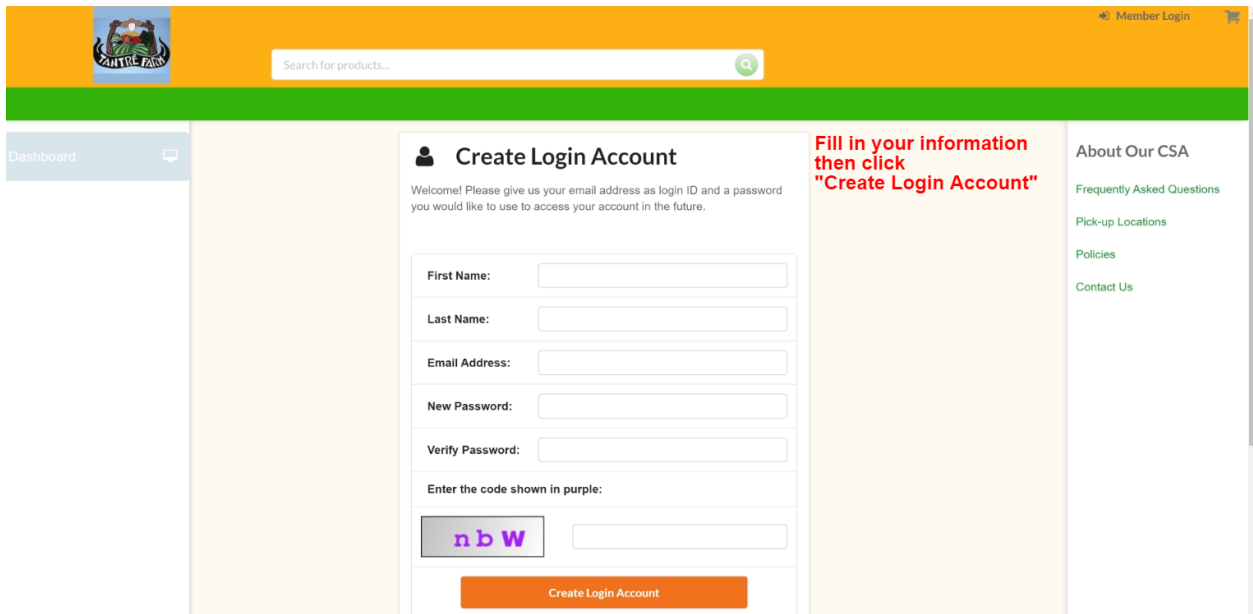

How to Create a New CSAWare Account:

If you have never signed up for the Summer CSA or an Immune Booster CSA, you will need to create a new member account. Please go to:

<https://tantrefarm.csaware.com/accounts/login.jsp?url=%2Faccounts%2Findex.jsp>

to begin. You will see the following login screen:

Click “sign up for one” at the bottom of the page to create a new login account. Please note, if you choose to purchase the CSA, you will be directed to create an account before you can complete your purchase.