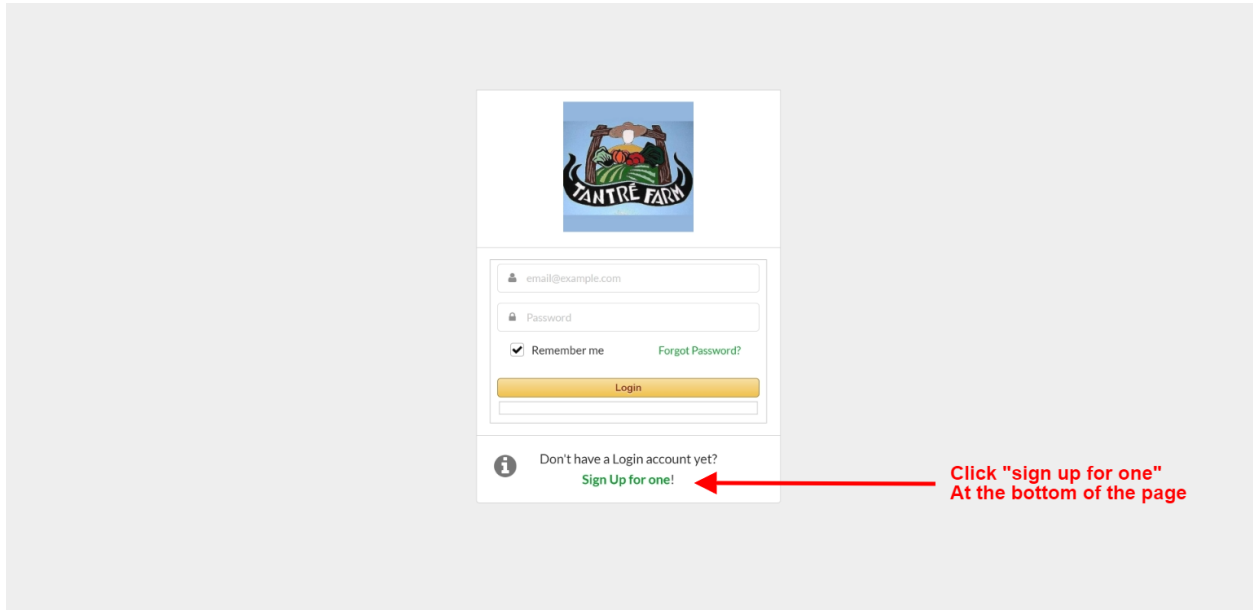

How to Create a New CSAWare Account:

If you have never signed up for the Summer CSA or an Immune Booster CSA, you will need to create a new member account. Please go to:

<https://tantrefarm.csaware.com/accounts/login.jsp?url=%2Faccounts%2Findex.jsp>

to begin. You will see the following login screen:

Click “sign up for one” at the bottom of the page to create a new login account. Please note, if you choose to purchase the CSA, you will be directed to create an account before you can complete your purchase.